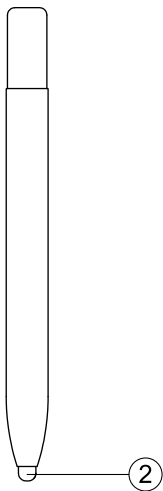

LEXON[®]

LS102
C-PEN STYLUS

Design by Alain Berteau

ENGLISH

PRODUCT OVERVIEW

1. USB Type-C connector
2. Mesh tip

Compatibility

Tablets, Laptops and Smartphones
All Type-C connectors

SPECIFICATIONS

Material: Stainless steel - ABS - Carbon fiber

Performance: 32 GB up to 130MB/S read speed

Dimensions: Ø11 x 152 mm

Capacity: 32 GB

Operating temperature: 0° - 35°C

Interface: USB Type-C / USB 3.0